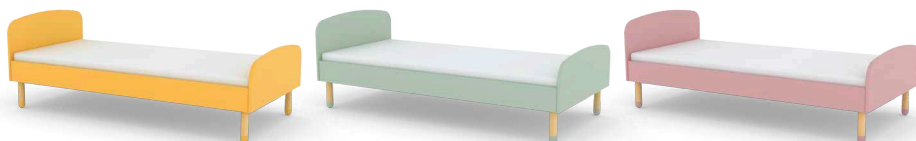

- good night, sweet dreams

The rounded organic shapes of the baby bed make sure that your child is safe and also bring a modern feel to the bed. By lowering the mattress platform the baby bed converts into a toddler bed perfect for the child between 0-3 years.

Happy is the home
with little feet

PLAY TABLE AND STOOLS

- mix and match your favourite colours

A fun play table made to fit every room in the modern home. Use both play table and stools in the children's room, kitchen or living room. As your child grows older you can transform the play table into a cool coffee or side table, and the little stool can be used as a bedside table or be placed as small colour splashes around the house.

Get on your feet and play

SINGLE BED

- colourful dreams

The single bed with a modern retro-look is perfect for both young children and cool tweens. The organic shapes and funky pastels combined with a strong Scandinavian design look brighten up every child's room. The beautiful legs made from the finest ash tree bring lightness and warmth to the bed and the coloured feet add a playful touch. Add a bunch of pillows and the bed doubles-up as a practical mini-sofa – perfect for the playroom.

**Only your children
will leave footprints in your heart**

Add colour to your everyday life

Room for toys, shoes and little secrets

STORAGE BENCH 3-IN-ONE

- storage, bench and bedside table in one

3-in-one. Both storage, bench and bedside table in one. Use the storage bench in the children's room, living room or in the hall way. The soft rubber castors protect the floor and make it easy for even the smallest child to pull out the storage box and tidy up all toys in a few seconds.