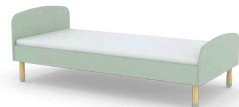

Room for making great childhood memories

SHELF

- every itty-bitty thing in place

For the things you love the most. Organize and display your child's favourite things in a colourful way. The small shelf helps organizing books, toys and other small objects. The shelf can be hung on the wall or placed on the floor so even the little ones can get access to their toys and favourite things.

FLEXA[®] PLAY Collection

Baby bed

Size: 120x60 cm, white/80-19802-40

Size: 120x60 cm, rose/80-19802-69

Size: 120x60 cm, yellow/80-19802-70

Size: 120x60 cm, mint green/80-19802-79

Single bed

Size: 90x200 cm, white/80-19101-40
Size: 90x190 cm, white/80-19102-40

Size: 90x200 cm, rose/80-19101-69
Size: 90x190 cm, rose/80-19102-69

Size: 90x200 cm, yellow/80-19101-70
Size: 90x190 cm, yellow/80-19102-70

Size: 90x200 cm, mint green/80-19101-79
Size: 90x190 cm, mint green/80-19102-79