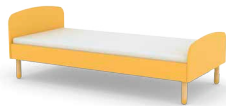

Room for making great childhood memories

SHELF

- every itty-bitty thing in place

For the things you love the most. Organize and display your child's favourite things in a colourful way. The small shelf helps organizing books, toys and other small objects. The shelf can be hung on the wall or placed on the floor so even the little ones can get access to their toys and favourite things.

FLEXA[®] PLAY Collection

Baby bed

Size: 120x60 cm, white/80-19802-40

Size: 120x60 cm, rose/80-19802-69

Size: 120x60 cm, yellow/80-19802-70

Size: 120x60 cm, mint green/80-19802-79

Single bed

Size: 90x200 cm, white/80-19101-40
Size: 90x190 cm, white/80-19102-40

Size: 90x200 cm, rose/80-19101-69
Size: 90x190 cm, rose/80-19102-69

Size: 90x200 cm, yellow/80-19101-70
Size: 90x190 cm, yellow/80-19102-70

Size: 90x200 cm, mint green/80-19101-79
Size: 90x190 cm, mint green/80-19102-79