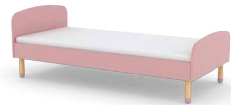

Get on your feet and play

SINGLE BED

- colourful dreams

The single bed with a modern retro-look is perfect for both young children and cool tweens. The organic shapes and funky pastels combined with a strong Scandinavian design look brighten up every child's room. The beautiful legs made from the finest ash tree bring lightness and warmth to the bed and the coloured feet add a playful touch. Add a bunch of pillows and the bed doubles-up as a practical mini-sofa – perfect for the playroom.

Room for making great childhood memories

SHELF

- every itty-bitty thing in place

For the things you love the most. Organize and display your child's favourite things in a colourful way. The small shelf helps organizing books, toys and other small objects. The shelf can be hung on the wall or placed on the floor so even the little ones can get access to their toys and favourite things.

FLEXA[®] PLAY Collection

Baby bed

Size: 120x60 cm, white/80-19802-40

Size: 120x60 cm, rose/80-19802-69

Size: 120x60 cm, yellow/80-19802-70

Size: 120x60 cm, mint green/80-19802-79

Single bed

Size: 90x200 cm, white/80-19101-40
Size: 90x190 cm, white/80-19102-40

Size: 90x200 cm, rose/80-19101-69
Size: 90x190 cm, rose/80-19102-69

Size: 90x200 cm, yellow/80-19101-70
Size: 90x190 cm, yellow/80-19102-70

Size: 90x200 cm, mint green/80-19101-79
Size: 90x190 cm, mint green/80-19102-79